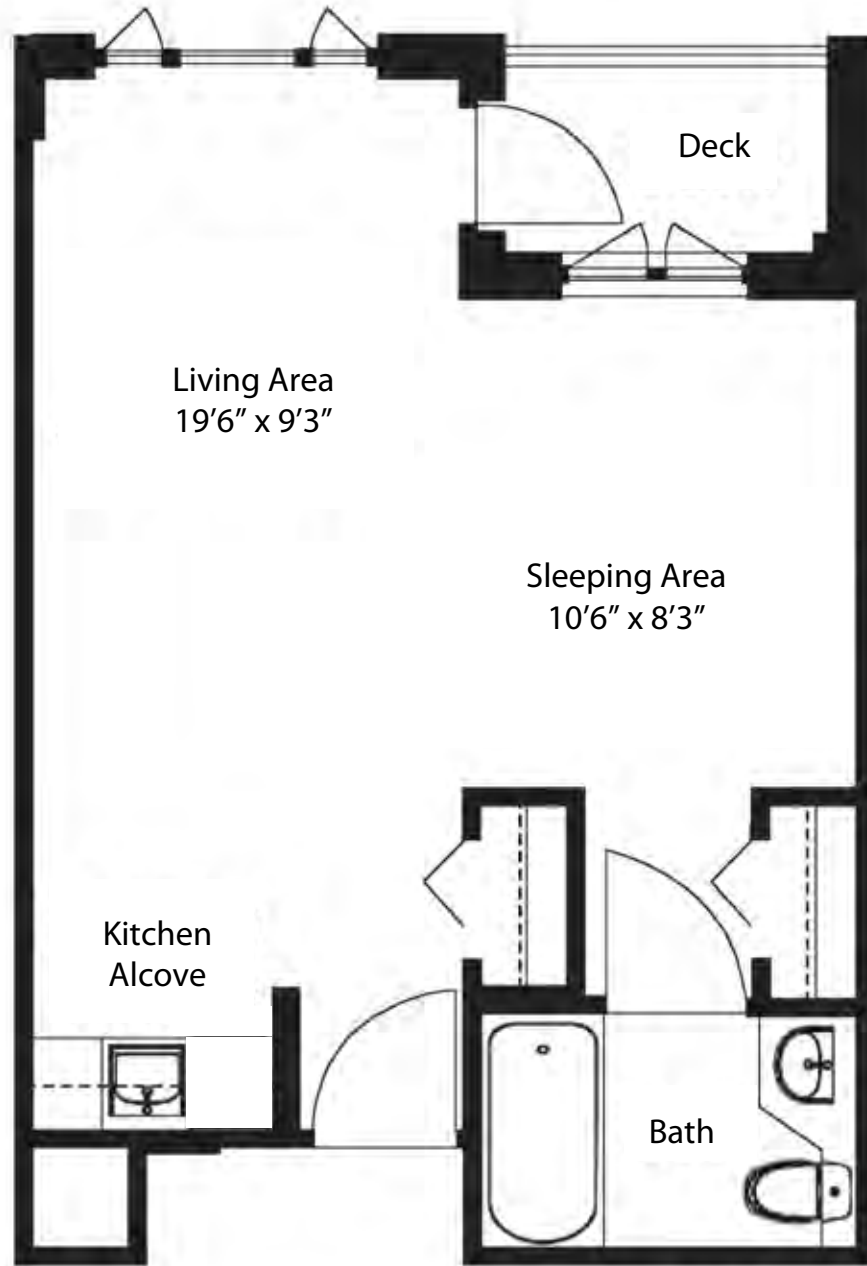

Pavilion Efficiency Apartment 400 sq. ft.

quality. warmth. value.

Visit us online today at www.abernethylaurels.org

102 Leonard Avenue, Newton, NC 28658 | Phone: 828-464-8260 | Toll Free: 877-637-7941

Pavilion Efficiency Apartment 400 sq. ft.

quality. warmth. value.

Visit us online today at www.abernethylaurels.org

102 Leonard Avenue, Newton, NC 28658 | Phone: 828-464-8260 | Toll Free: 877-637-7941

Pavilion Apartment - One Bedroom 500 sq. ft.