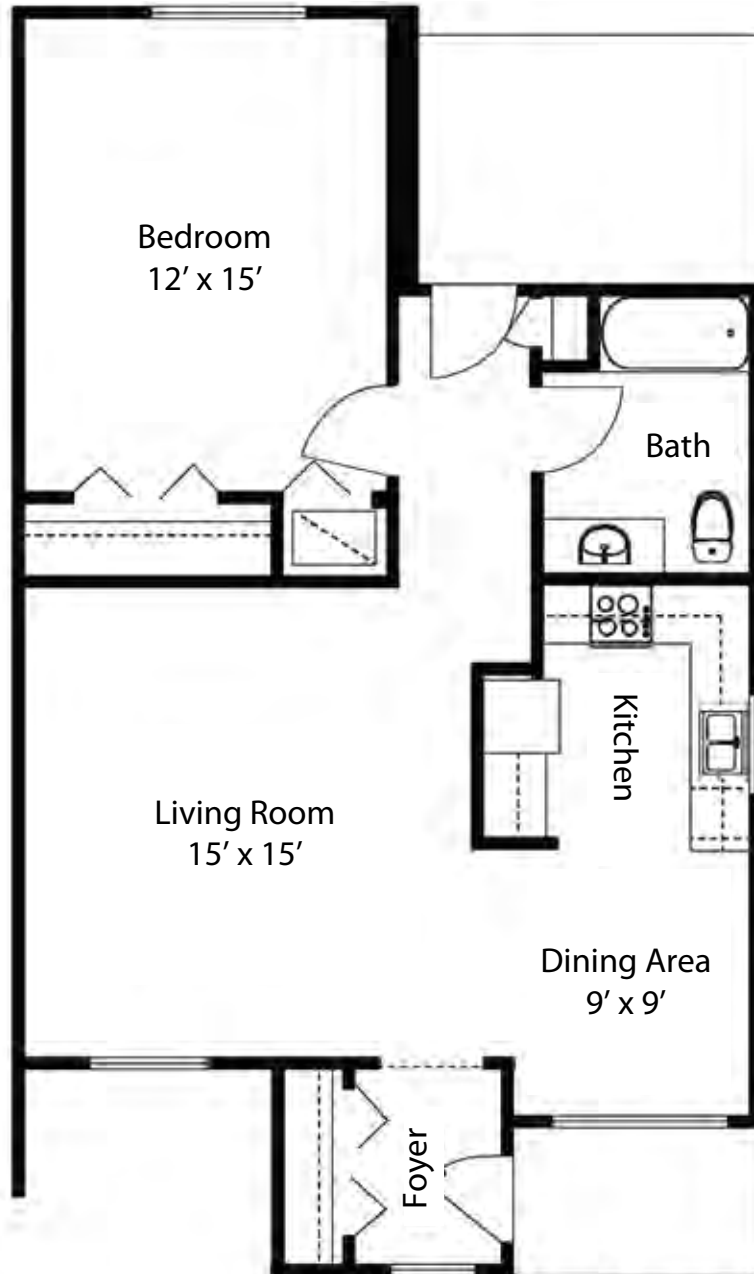

One Bedroom Apartment 900 sq. ft.

quality. warmth. value.

Visit us online today at www.abernethylaurels.org

102 Leonard Avenue, Newton, NC 28658 | Phone: 828-464-8260 | Toll Free: 877-637-7941