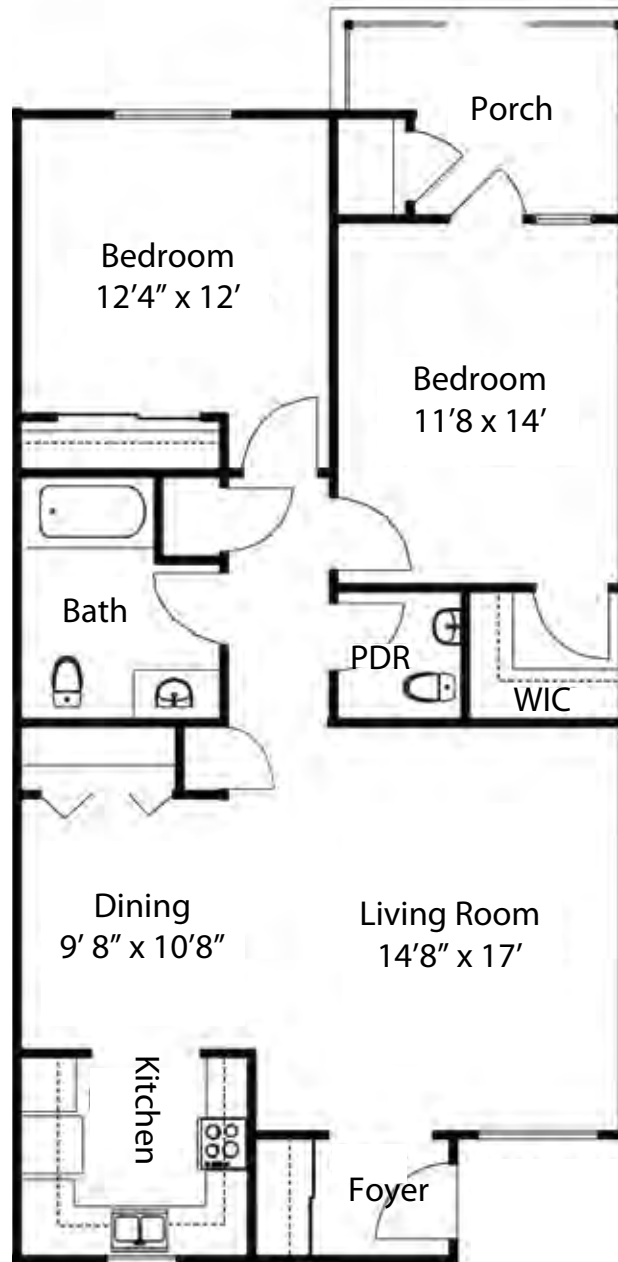

102 Leonard Avenue, Newton, NC 28658 | Phone: 828-464-8260 | Toll Free: 877-637-7941

Two Bedroom Apartment 1,100 sq. ft.

quality. warmth. value.

Visit us online today at www.abernethylaurels.org

102 Leonard Avenue, Newton, NC 28658 | Phone: 828-464-8260 | Toll Free: 877-637-7941

Two Bedroom Apartment 1,100 sq. ft.

quality. warmth. value.

Visit us online today at www.abernethylaurels.org

102 Leonard Avenue, Newton, NC 28658 | Phone: 828-464-8260 | Toll Free: 877-637-7941