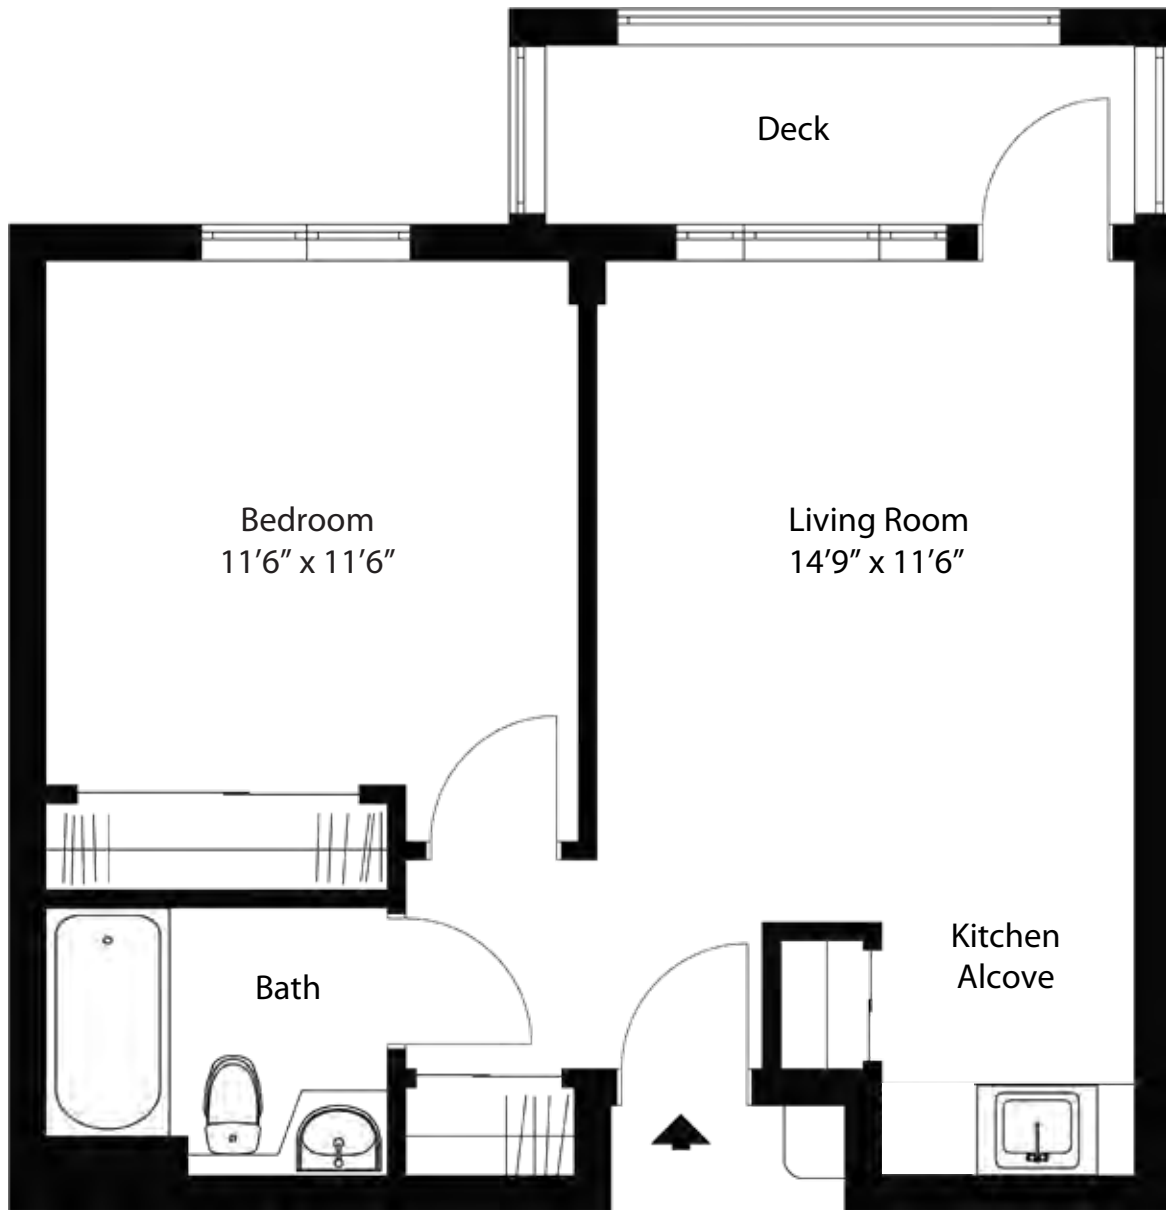

Pavilion Apartment - One Bedroom 500 sq. ft.

quality. warmth. value.

Visit us online today at www.abernethylaurels.org

102 Leonard Avenue, Newton, NC 28658 | Phone: 828-464-8260 | Toll Free: 877-637-7941