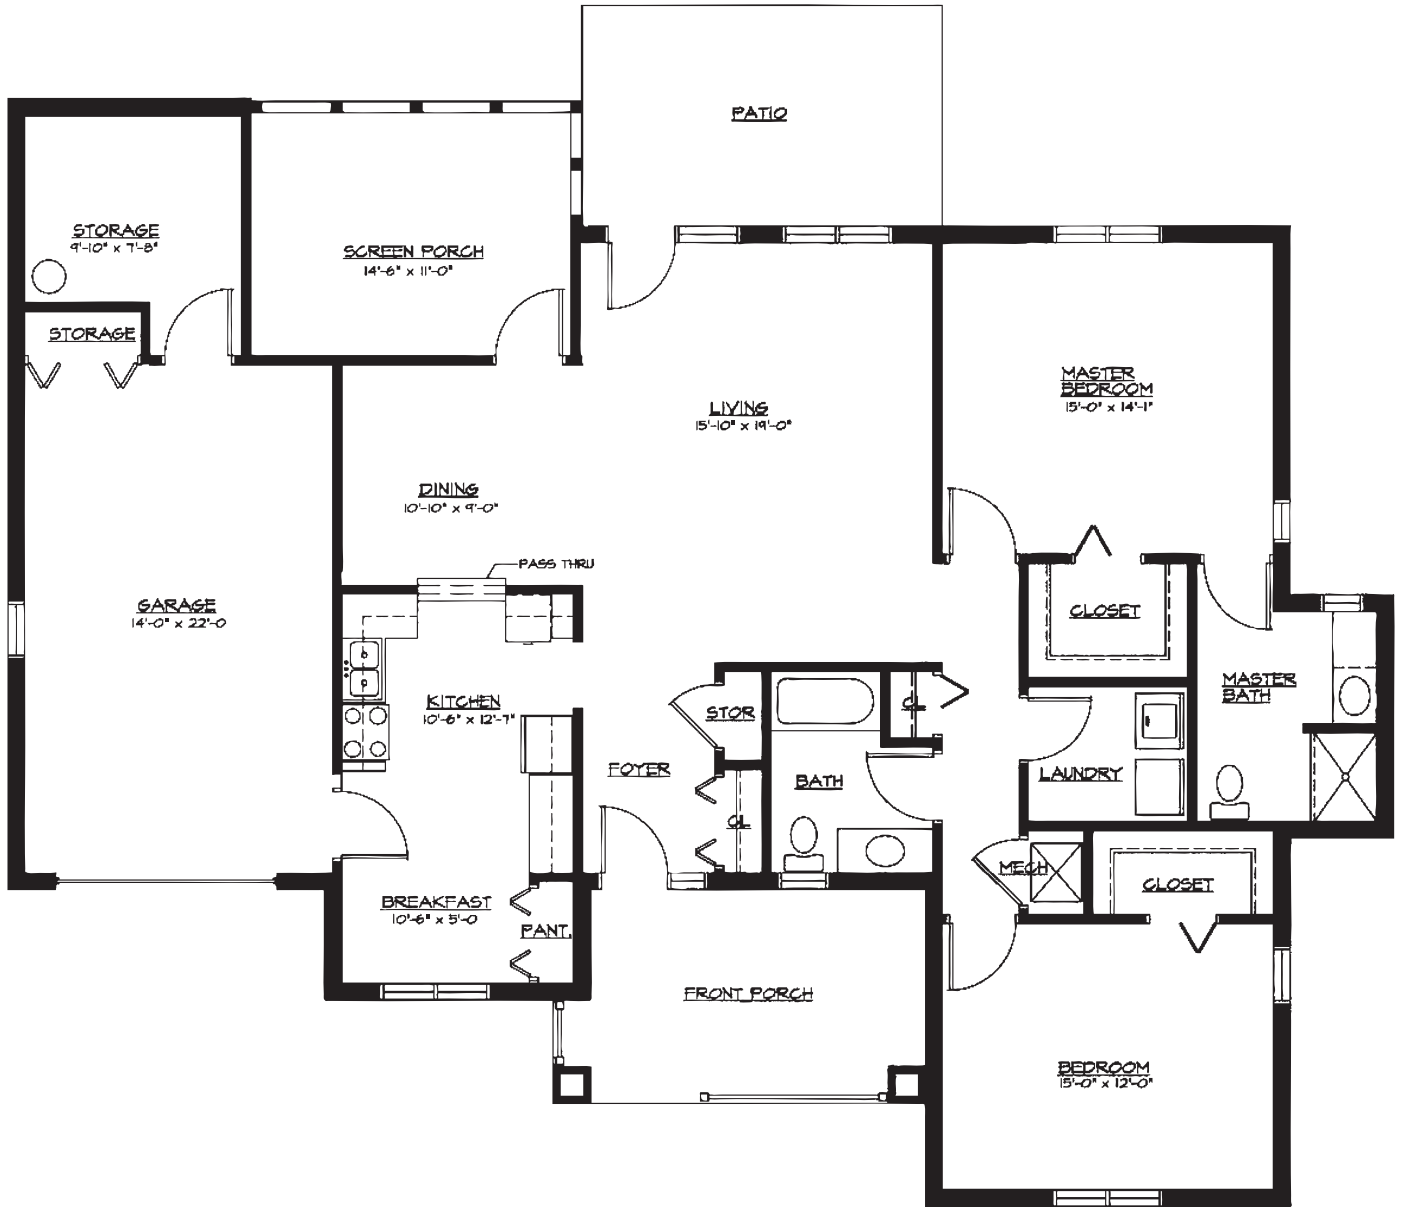

# Summerhill Cottage

1,550 sq. ft.

*quality. warmth. value.*

Visit us online today at [www.abernethylaurels.org](http://www.abernethylaurels.org)

102 Leonard Avenue, Newton, NC 28658 | Phone: 828-464-8260 | Toll Free: 877-637-7941